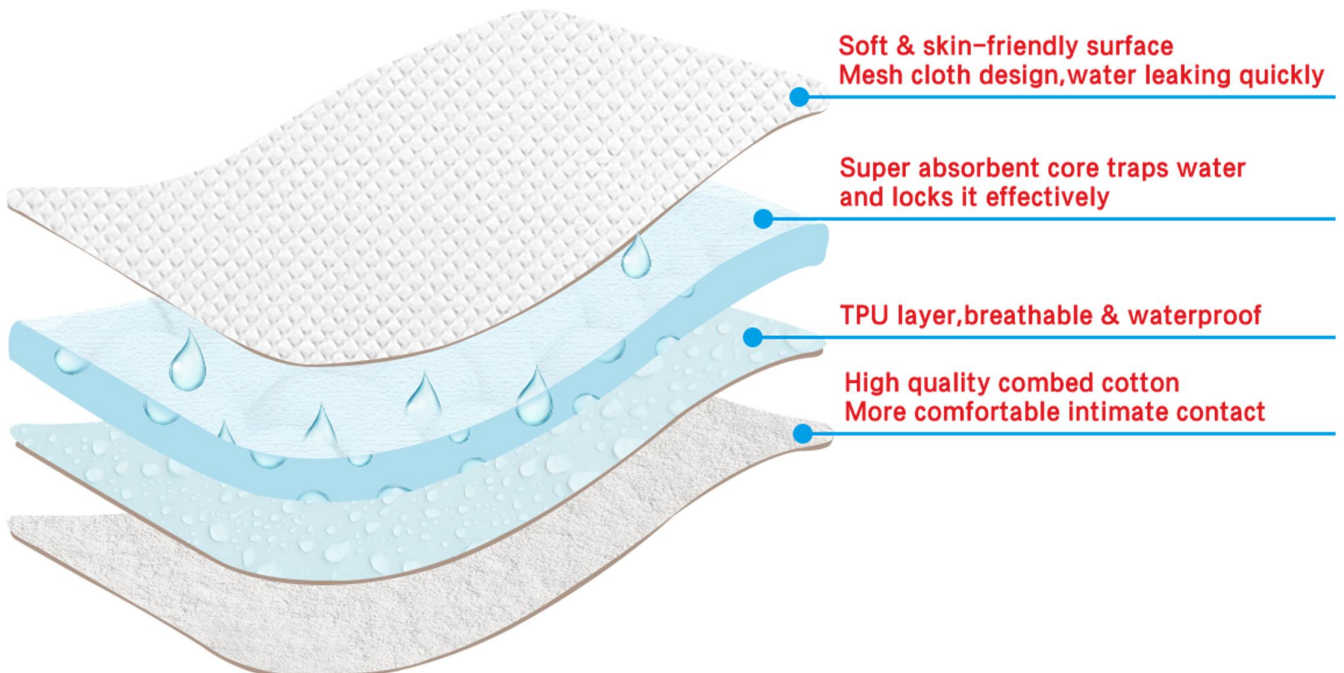

PROTECTIVE UNDERWEAR

Protective Underwear is designed for those who are experiencing urinary incontinence and would prefer something that looks and feels like regular underwear. Special design at crotch can prevent side leaking effectively. Based on human physiology, the crotch is made more longer and bigger to increase absorbency and prevent leaking. Special sewing technology make sure it's comfortable to wear. For now, we have mainly three styles of protective underwear, one is pouch pants with a leak-proof pocket at the crotch where you can insert a absorbent pad, the style is designed to match with a absorbent pad; Another is with a built-in absorbent pad at the crotch; The third one is clear vinyl briefs, our vinyl is soft and comfortable without any rustling.

Features :

- Soft & comfortable fabric without any rustling
- Built-in single/double layer pad for extra absorbency
- Patented side leakage prevention design
- Waterproof TPU layer for extra protection
- For light to moderate incontinence
- Stylish design, feel like regular underwear
- Reusable, machine washable

Patented side leakage prevention design

More longer and bigger absorbing core design, conforming to human physiology and increasing water absorbency

Waterproof TPU around absorbing core, preventing side leaking

Waterproof TPU side wings, preventing side leaking

Elastic leg opening, preventing side leaking

Special sewing technology, comfortable to wear

4-layer design crotch

PU-601BI

Size: S-3XL other customized sizes.